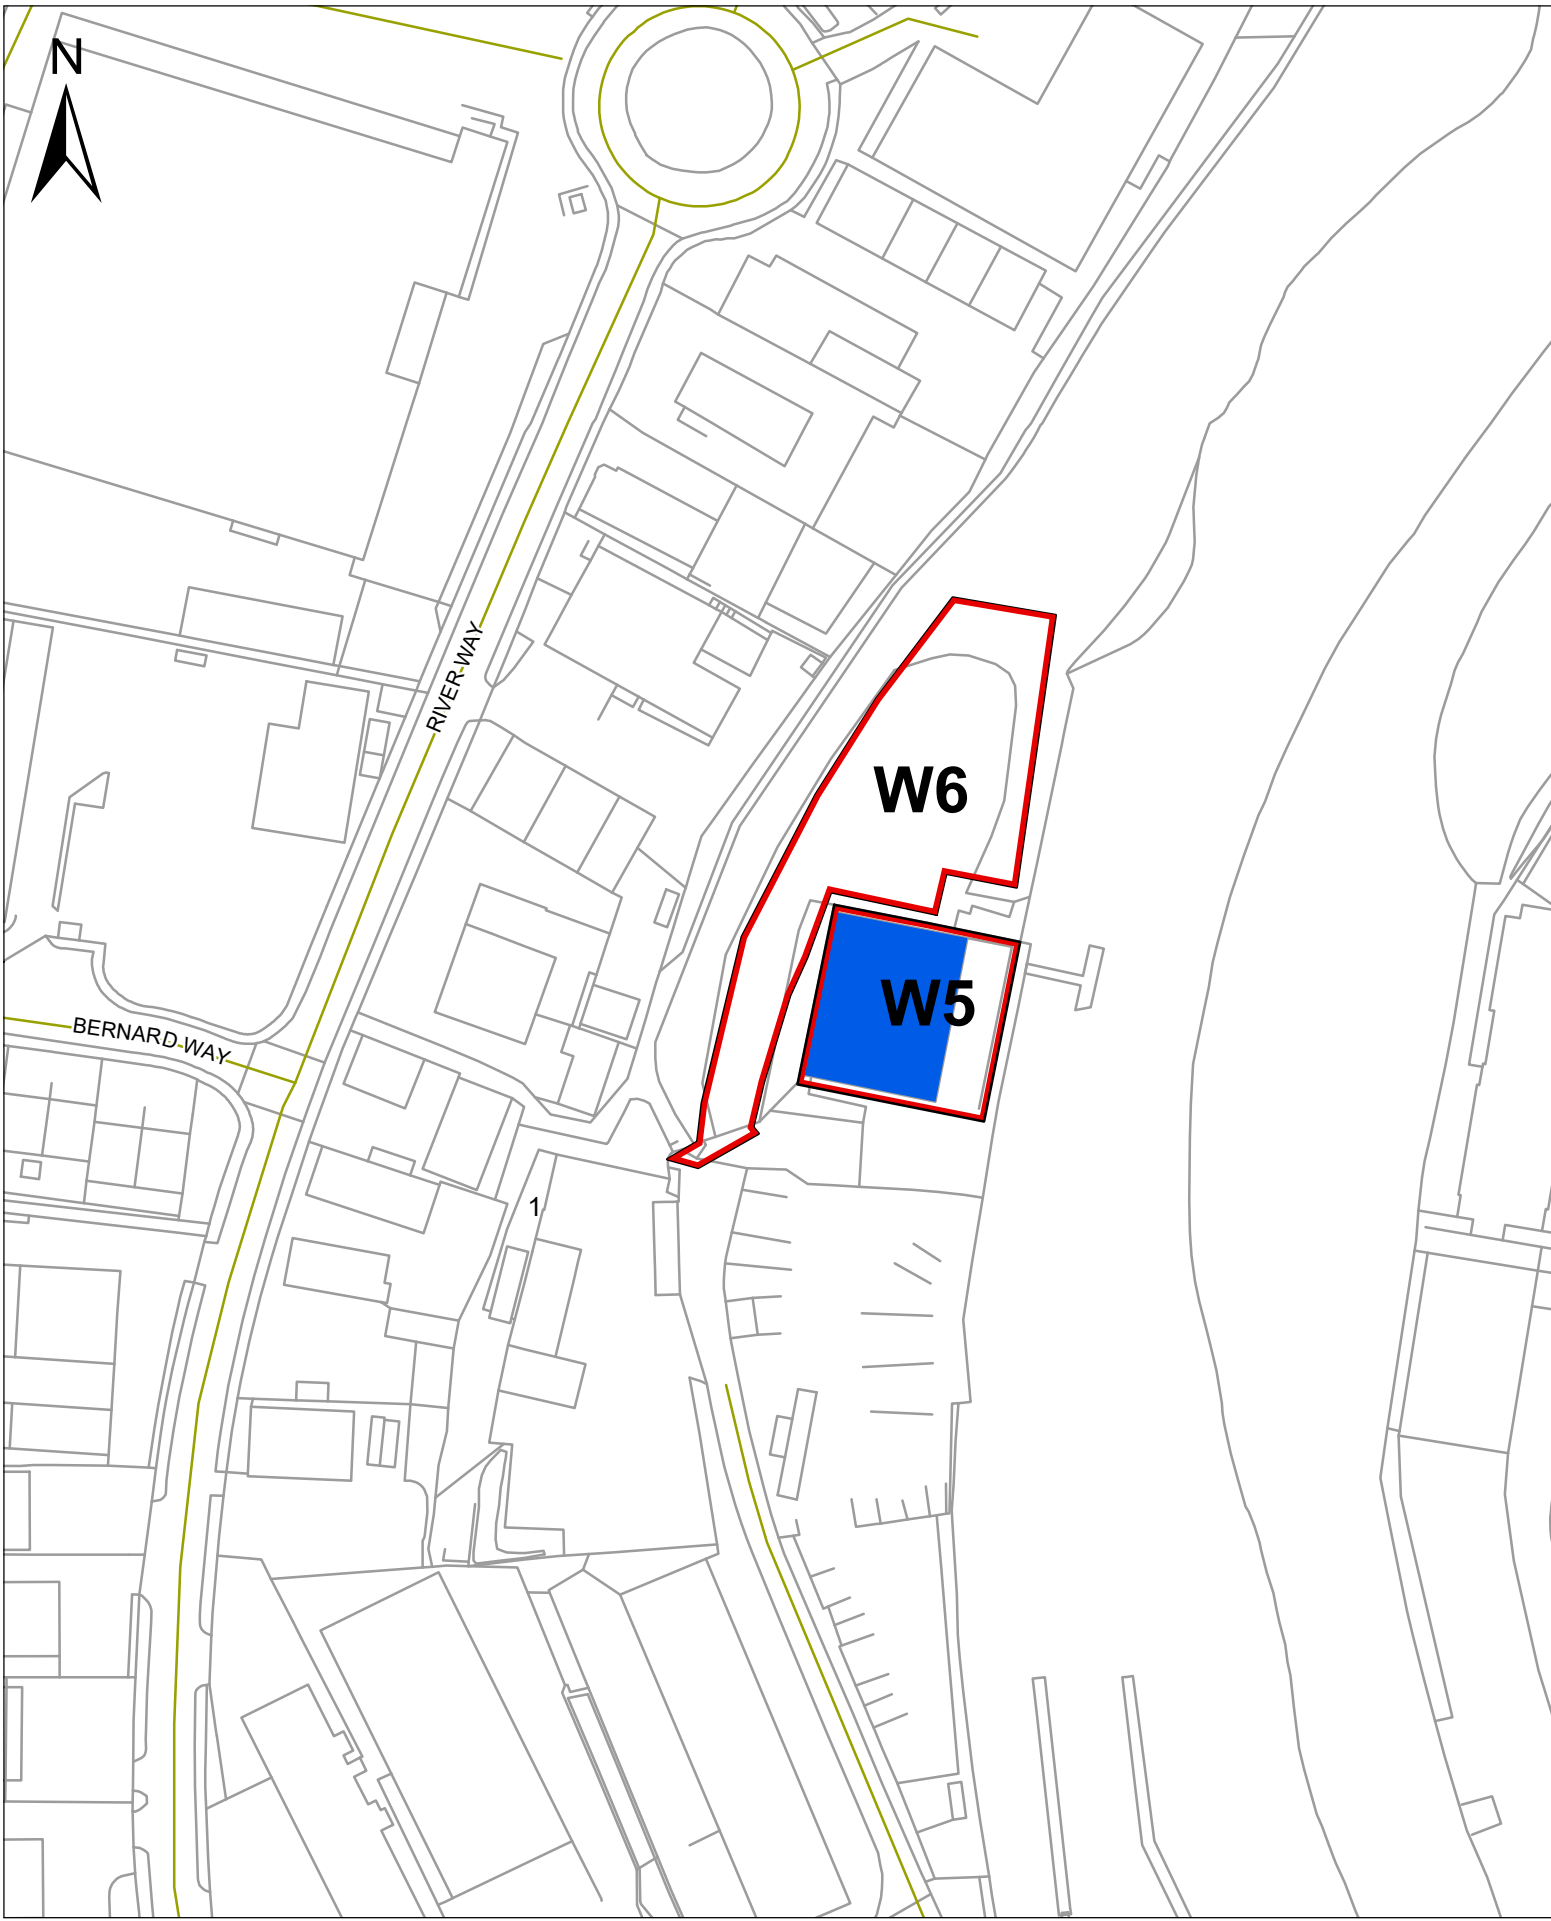

**Land And Building At Blackhouse Quay, Newport Harbour, (W5 / W6)**  
**Appendix 2 [Scale 1:1250 @ A4]**

This map is based on Ordnance Survey material with the permission of Ordnance Survey on behalf of the Controller of Her Majesty's Stationery Office © Crown copyright. Unauthorised reproduction infringes Crown copyright and may lead to prosecution or civil proceedings. 100019229 2008.